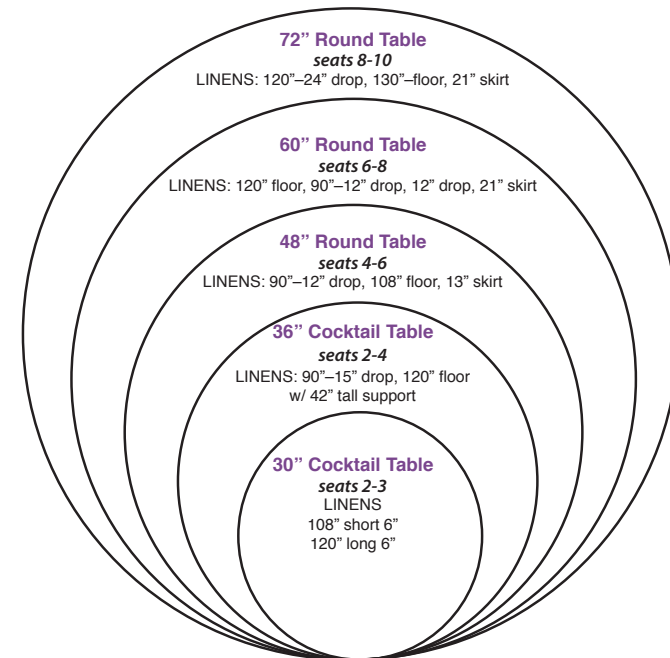

MISCELLANEOUS

DAILY

Rollaway Bed	\$19.00
Clothing Rack with wheels	\$11.50
Crib	\$13.00
Metal Detector	\$39.00
Two Way Radio Package (Includes 6).....	Call

TABLES SIZES & LINEN LENGTHS

BANQUET TABLES

4' Banquet Table

seats 4
LINENS
102"x102" - 24" DROP

*Now Carrying 6' & 8' Conference Tables

4' Banquet Table

seats 6-8
LINENS
60"x120" front/back 15" drop
90"x132" to the oor
13'skirt - 3 sides
17'skirt - all sides
skirting clips included

4' Banquet Table

seats 8-10
LINENS
60"x132" front/back
15" drop
90"x156" to the oor
21'skirt - 3 sides
skirting clips included

ROUND TABLES

*Now Carrying : 24" Cocktail Table | seats 2 | LINENS 108" floor (*Note : Cocktail = 42" tall | Bistro = 30" tall)